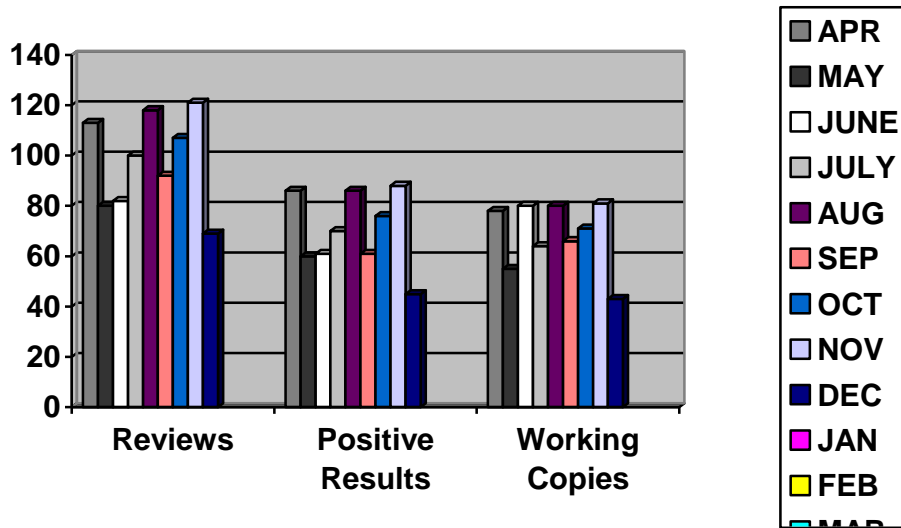

1.1 Graph Showing Monthly CCTV Performance 12/13

1.2 Table Showing Monthly CCTV Review Performance 12/13

Month	Reviews	Positives	% (Rounded to nearest whole)	Working copies produced
APR	113	86	76	78
MAY	80	60	75	55
JUNE	82	61	74	80
JULY	100	70	70	64
AUG	118	86	73	80
SEP	92	61	66	54
OCT	107	76	71	71
NOV	121	88	73	81
DEC	69	45	65	43
JAN				
FEB				
MAR				

1.3 Overall Performance since April 09

Reviews	Positives	% (Rounded to nearest whole)
2942	1983	67